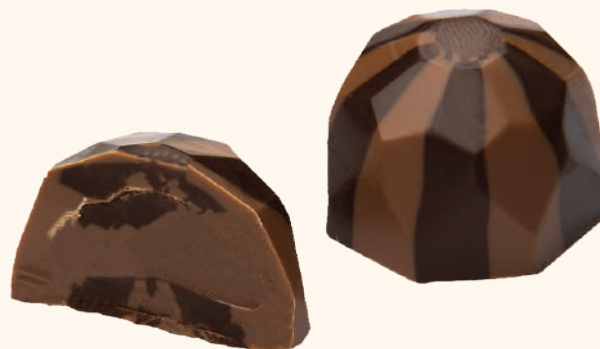

PRODUCT CODE : CB-O2-2021

Net Weight: 26OGR

Shipping Weight: 51OGR

What is in Carian's Bistro Gold Box?

ALMOND CREAM DARK
(4 Pieces)

COCONUT MILK AND WHITE
(4 Pieces)

TRIO HAZELNUT MILK
(4 Pieces)

HAZELNUT DUET MILK AND DARK
(4 Pieces)